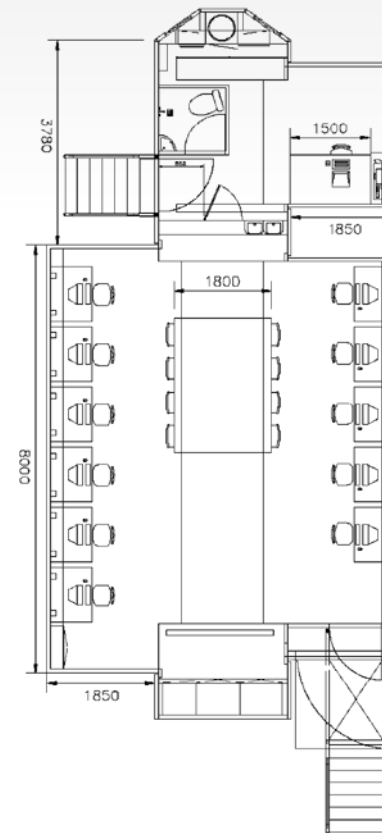

## Mobile course and training room

---

With HMK Bilcon's **Expandable M - 3 pods**, you get a large, spacious trailer that is ideal as a course and training room. It can be used as a transportable room that can be driven to the course participants, instead of them having to spend time on transport to a school. The trailer can be set up anywhere you can park a truck, which gives great flexibility in terms of use. There are three expandable pods on the trailer with one large pod on each side and a smaller one on the right side. It is constructed with 63 mm fiberglass-reinforced polyester panels, which make up both the outer and inner cladding produced according to the "sandwich" principle to ensure great strength and good insulation.

### **Bright and inviting facilities**

When the trailer is set up, you get a large bright room with a total floor area of 69 m<sup>2</sup>. The trailer can be furnished with the same facilities that are available in an ordinary classroom, such as tables, chairs, projectors, interactive whiteboards, internet connection, etc. We plan the interior design in close collaboration with you according to your wishes and needs. Air-conditioning and underfloor heating are standard equipment in the trailer, and kitchen and toilet facilities can also be mounted.

# Expandable M - 3 pods

### Dimensions

	Internal	External
Length	13.45 m	13.60 m
Width, transport		2.55 m
Width, set up	Up to 6.12 m	Up to 6.25 m
Total height, transport		4.00 m
Internal height	2.60 m	
Entrance height above ground	1.10 m	
Internal height pods	R: 2.25 m/L: 2.04 m	
Pod dimensions		8 m x 1.85 m
Pod dimension small		2.67 m x 1.85 m
Total floor area	Up to 69 m <sup>2</sup>	
Net weight (depending on equipment)		From 20,000 kg