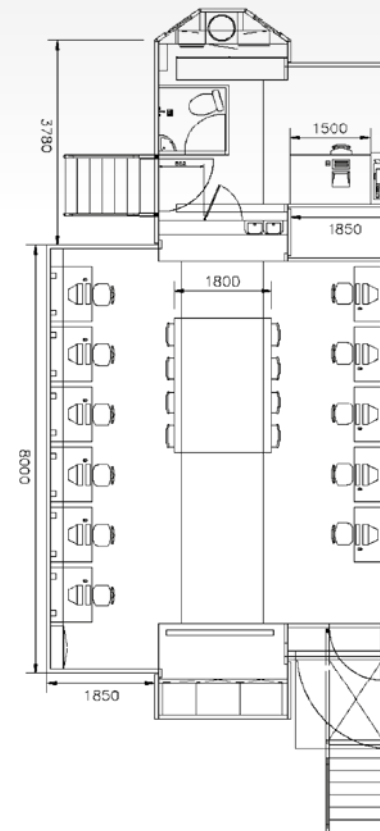

## Mobile course and training room

---

With HMK Bilcon's **Expandable M - 3 pods**, you get a large, spacious trailer that is ideal as a course and training room. It can be used as a transportable room that can be driven to the course participants, instead of them having to spend time on transport to a school. The trailer can be set up anywhere you can park a truck, which gives great flexibility in terms of use. There are three expandable pods on the trailer with one large pod on each side and a smaller one on the right side. It is constructed with 63 mm fiberglass-reinforced polyester panels, which make up both the outer and inner cladding produced according to the "sandwich" principle to ensure great strength and good insulation.

### **Bright and inviting facilities**

When the trailer is set up, you get a large bright room with a total floor area of 69 m<sup>2</sup>. The trailer can be furnished with the same facilities that are available in an ordinary classroom, such as tables, chairs, projectors, interactive whiteboards, internet connection, etc. We plan the interior design in close collaboration with you according to your wishes and needs. Air-conditioning and underfloor heating are standard equipment in the trailer, and kitchen and toilet facilities can also be mounted.

# Expandable M - 3 pods

### Dimensions

	Internal	External
Length	13.45 m	13.60 m
Width, transport		2.55 m
Width, set up	Up to 6.12 m	Up to 6.25 m
Total height, transport		4.00 m
Internal height	2.60 m	
Entrance height above ground	1.10 m	
Internal height pods	R: 2.25 m/L: 2.04 m	
Pod dimensions		8 m x 1.85 m
Pod dimension small		2.67 m x 1.85 m
Total floor area	Up to 69 m <sup>2</sup>	
Net weight (depending on equipment)		From 20,000 kg