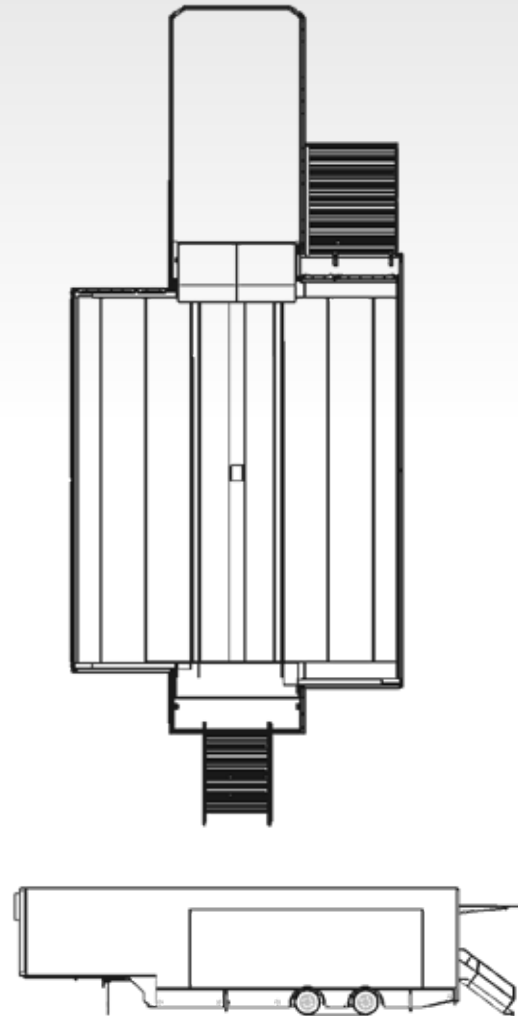

Expandable M

Mobile exhibition trailer

With HMK Bilcon's **Expandable M**, you get a spacious trailer that is manufactured and carefully tested according to our high quality standards. Our design of the trailer is based on our extensive industry knowledge and many years of experience in creating customized solutions. We have placed particular emphasis on functionality and ease of use during the development, which means that it takes only 20 minutes for a trained person to set up the trailer. The trailer is constructed with 63 mm fiberglass-reinforced polyester panels, which make up both the outer and inner cladding produced according to the "sandwich" principle to ensure great strength and good insulation.

Flexible layout

The trailer is extremely flexible and can be transported and set up anywhere. When setting up, the sides can be easily extended by remote control giving a total room 63 m². This makes the ideal for use at exhibitions and events, just as it can be used for emergency operations by the emergency services. The interior of the trailer can be customized to your wishes and can include air-conditioning, underfloor heating, toilet facilities, networks, AV systems, and much more. We also offer the option of mounting solar panels on the trailer to minimize power consumption and supply the trailer with power during parking.

Mobile exhibition trailer

Dimensions

	Internal	External
Length		13.6 m
Width, transport		2.55 m
Width, set up	Up to 6.12 m	Up to 6.25 m
Length left extension		7.25 m
Length right extension		8.20 m
Total height, transport		4.00 m
Entrance height above ground	1.10 m	
Total floor area	Up to 63 m ²	
Net weight (depending on equipment)		12,000-22,000 kg