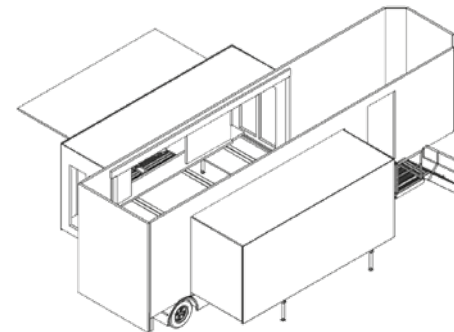

Expandable M balcony

Superior roadshow trailer

With HMK Bilcon's **Expandable M balcony**, you get a large, spacious trailer, which can be taken and set up anywhere, where you can park a truck. It has two expandable modules - one on each side - as well as a balcony on the roof. It is constructed with 63 mm fiberglass-reinforced polyester panels, which make up both the outer and inner cladding manufactured according to the "sandwich" principle to ensure great strength and good insulation.

Flexible wall systems

The walls in the trailer are flexible and can be adjusted as needed. The sides of the trailer are easily extended by remote control, and when the trailer is set up, you get a large bright room, which gives a total floor area of 97 m². This makes the trailer ideal for events, branding, sales promotion, product launches and trade fair activities. The interior of the trailer can be customized according to your wishes and can include air-conditioning, underfloor heating, toilet facilities, networks, AV systems and much more.

Superior roadshow trailer

Dimensions

	Internal	External
Length	12.45 m	13.6 m
Width, transport	2.41 m	2.55 m
Width, set up	Up to 6.12 m	Up to 6.25 m
Total height, transport		4.00 m
Internal height front end	2.40 m	
Internal height lower end	2.75 m	
Entrance height above ground	1.10 m	
Internal height pods	Up to 2.40 m	
Pods dimensions		8 m x 1.85 m
Total floor area	Up to 97 m ²	
Net weight (depending on equipment)		From 15,000 kg