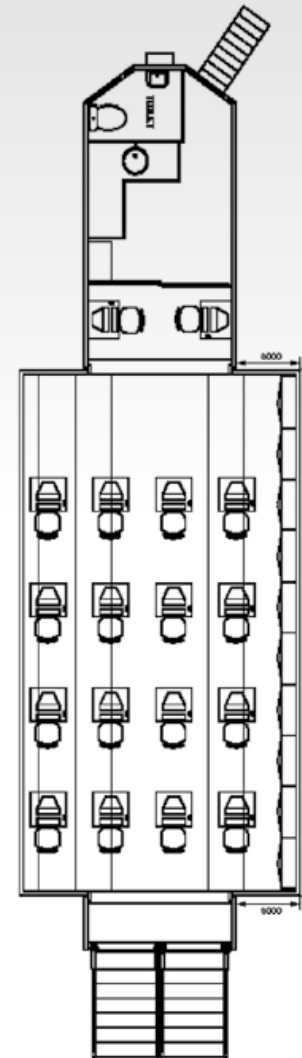

Expandable S

Transportable trailer solution

With HMK Bilcon's **Expandable S**, you get a solid transportable trailer that is manufactured and thoroughly tested according to our high quality standards. We have designed the trailer based on our extensive industry knowledge and many years of experience in building customized solutions. In the development phase, emphasis has been placed on functionality and ease of use, and it only takes 20 minutes for a trained person to set up the trailer. The trailer is built in 63 mm glass fiber reinforced polyester panels, which form the outer and inner cladding manufactured according to the "sandwich" principle to achieve great strength and insulation.

Spacious and flexible

The trailer can be easily transported and set up anywhere. When setting up the trailer, the sides are easily extended by remote control obtaining an internal area of 52 m² in total, particularly suitable for teaching, seminars, presentations, and courses. The interior of the trailer is made according to your wishes and can, among other things, include air-conditioning, underfloor heating, toilet facilities, networks, AV systems, and much more. We also offer installation of solar panels on the trailer to minimize power consumption and supply the trailer with power during parking.

Transportable trailer solution

Dimensions

	Internal	External
Length		13.6 m
Width, transport		2.55 m
Width, set up	Up to 4.42 m	Up to 4.55 m
Total height, transport		4.00 m
Internal height	2.60 m	
Entrance height above ground	1.10 m	
Internal height extensions	Up to 2.25 m	
Extension dimensions		8m x 1 m
Total floor area	Up to 52 m ²	
Net weight (depending on equipment)		12,000-22,000 kg